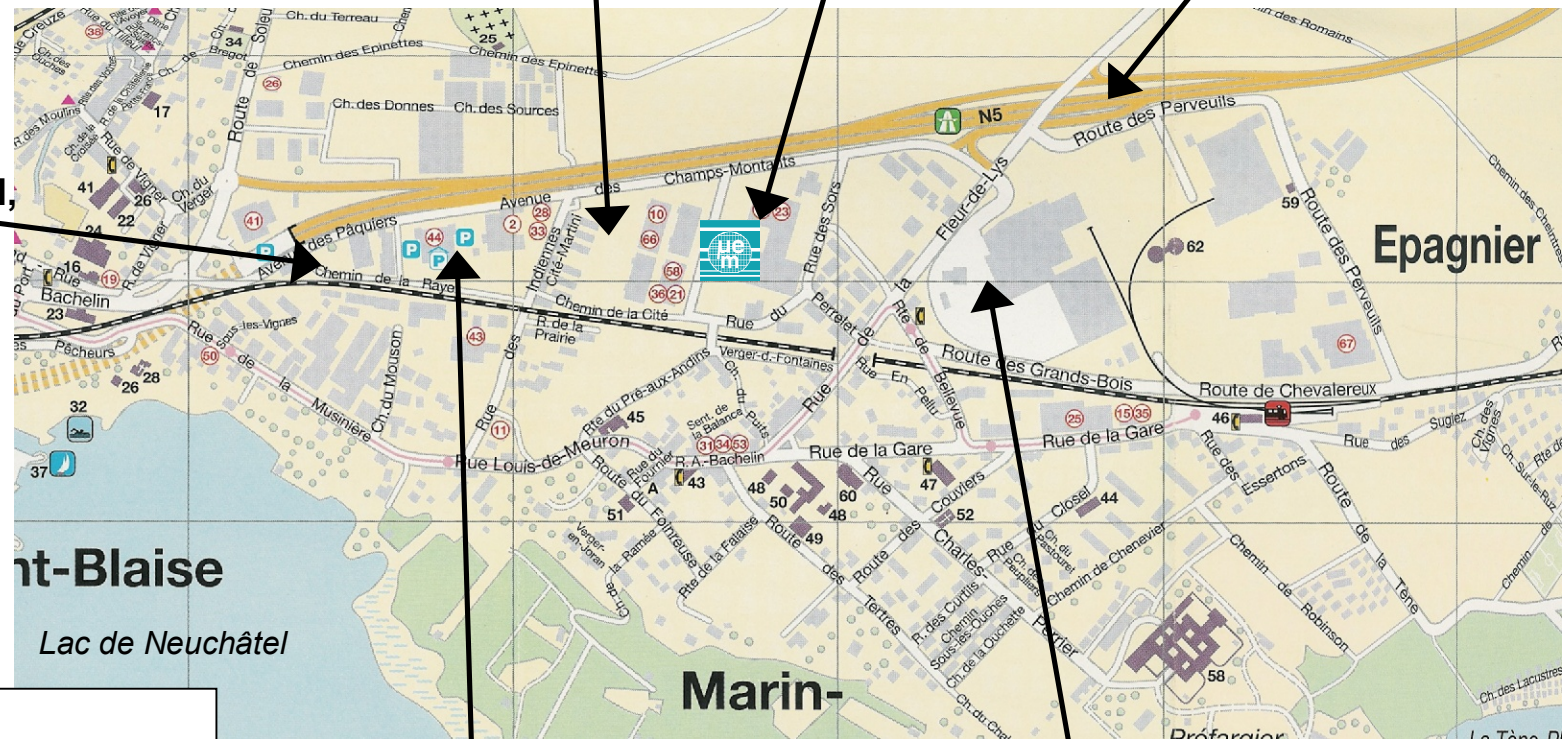

Directions to EM MICROELECTRONIC - MARIN SA

A COMPANY OF THE **SWATCH GROUP**

From: _____

To: _____

LOCAL MAP

HERE, EM MARIN

Highway A5 from Biel or Bern, Exit at Marin

COOP Gas station

Highway A5 from Neuchâtel, Exit at Marin

Neuchâtel 4km

Address:
Rue des Sors 3
CH-2074 Marin
Phone: +41.(0)32.755-5111

**MANOR-MARIN
Shopping Center**

**MIGROS
Shopping Center**

DIRECTIONS FROM SWISS AIRPORTS

EM Microelectronic-Marine SA is located in the village of Marin (-Epagnier) near the city of Neuchâtel, by the Lake of Neuchâtel, in the western, French-speaking part of Switzerland, at the foot of the Jura mountains. Neuchâtel is 130km north east of Geneva, 185km west of Zürich airport and 160km south west from Basel airport.

From GENEVA AIRPORT (150km)

Airport Info: +41.(0)22.717-7111, www.gva.ch

- Take highway A1 direction Lausanne, Yverdon, Bern
- After 130km, exit A1 at Murten/Morat
- Follow direction Kerzers, then Neuchâtel
- Exit road (A5) at Marin
- At the roundabout (Marin Centre) take direction Marin village and take a right at sign "EM Marin"