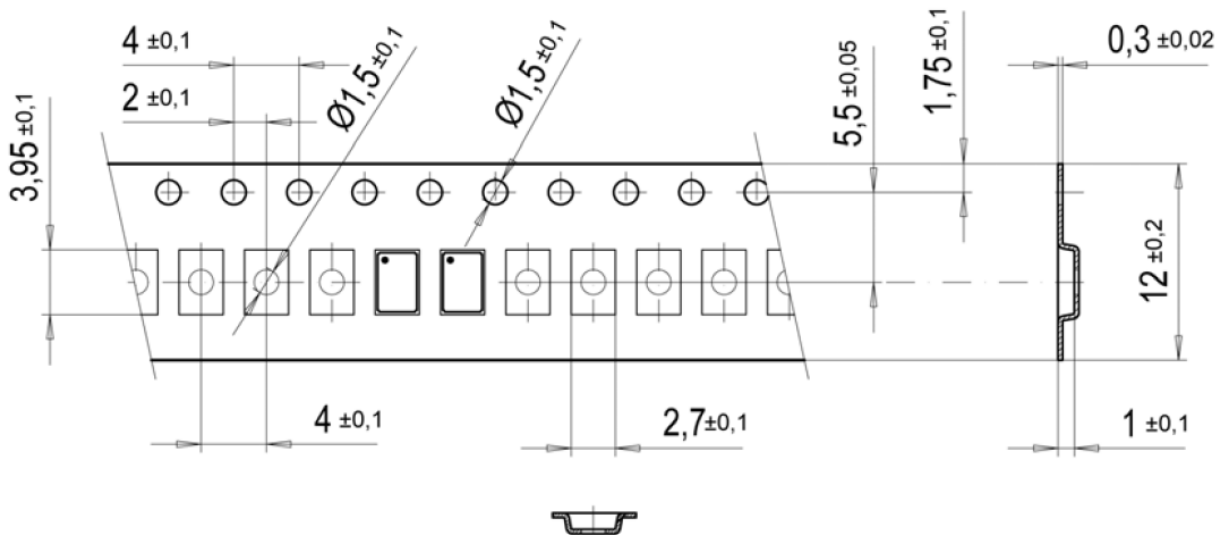

## Tape & Reel Delivery Format for RV-3029-C3 and RV-3049-C3

### Tape

Size: 12mm Carrier-Tape  
 Material: Polystyrene / Butadine or Polystyrol black, conductive  
 Tape Dimensions: All dimensions are in mm

User Direction of Feed

Tape Leader and Trailer: 300mm minimum

### Tape Cover

Base Material: Polyester, conductive (0.061mm)  
 Adhesive Material: Pressure-sensitive Synthetic Polymer

### Reel

Reel Diameter	Material	Units per Reel
7"	Plastic, Polystyrene	1'000
7"	Plastic, Polystyrene	3'000